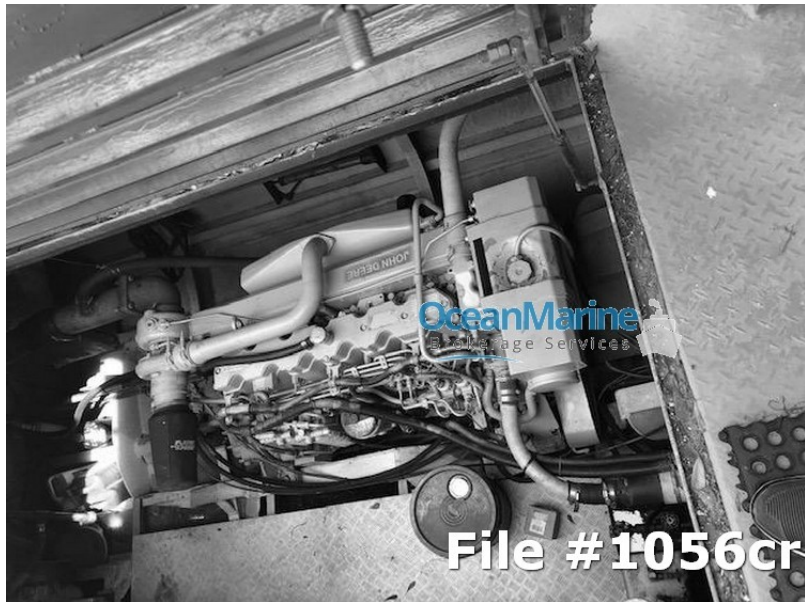

File #1056cr