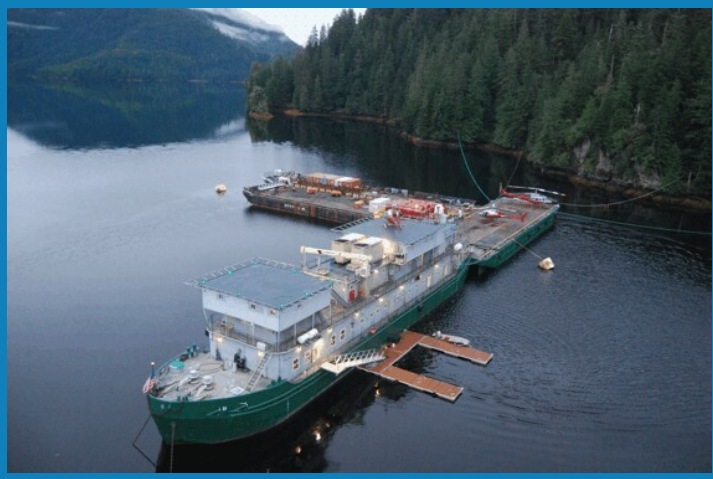

100 Person Accomodation Barge - 10068

Ocean Marine Brokerage Service | Louisiana
(985) 448-0409 / Fax: (985) 302-0984

Vessel # 10068 / BG

Price: \$0.00

Contact: nick@oceanmarine.com

REGISTRATION

YEAR BUILT:	1954 rebuilt 2008
BUILDER:	Alexander Shipyards
FLAG:	U.S
CLASSIFICATION:	ABS Expired
CONSTRUCTION:	Steel
GROSS / NET TONS:	1270 / 1270
CERTIFIED:	No
# OF PASSENGERS:	102 with sleeper units 88 without
LOADLINE:	ABS - LOADLINE Expired