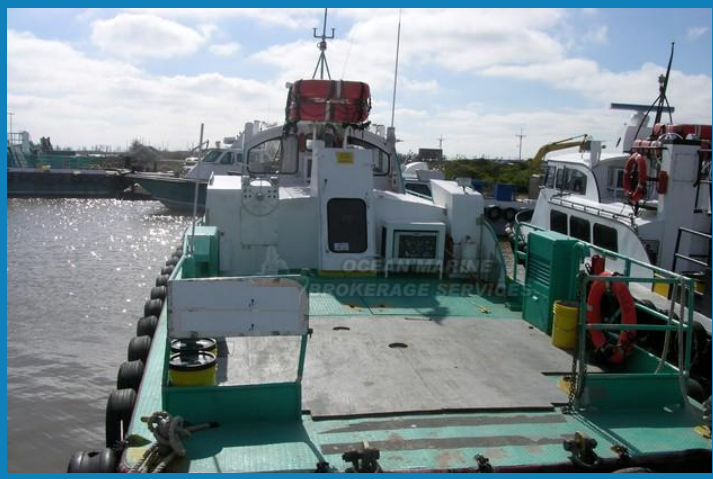

47ft Aluminium Crew Boat - 9881

Ocean Marine Brokerage Service | Louisiana
(985) 448-0409 / Fax: (985) 302-0984

Vessel # 9881 / CR

Price: \$440,000.00

Contact: nick@oceanmarine.com

REGISTRATION

YEAR BUILT:	1992
BUILDER:	Breaux Bay craft
FLAG:	U.S
CLASSIFICATION:	None Required
CONSTRUCTION:	Aluminium
GROSS / NET TONS:	27 / 21
CERTIFIED:	Yes
# OF PASSENGERS:	27
LOADLINE:	None Required

LOCATION

LOCATION:	US GULF
-----------	---------

DIMENSIONS

LENGTH:	47.0 FT. / 14.34 MT.
BEAM:	14.2 FT. / 4.66 MT.
DRAFT:	3.0 FT. / 0.92 MT.
DRAFT LOADED:	0.0 FT. / 0.0 MT.

REG. LENGTH: 46.5 FT. / 15.26 MT.