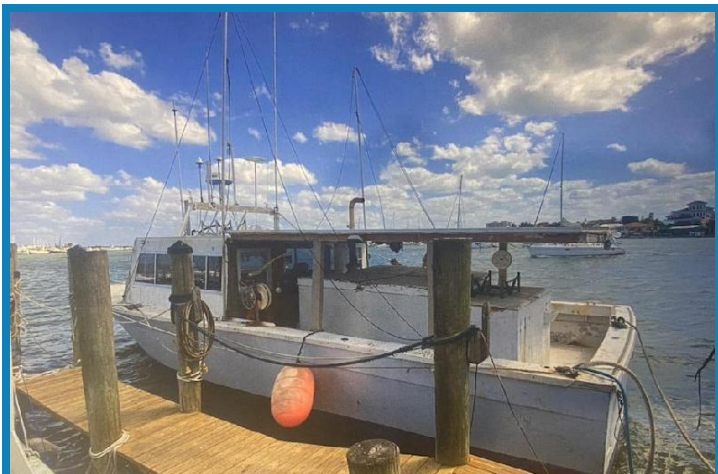

42ft Solid Fiberglass Snapper Boat - 15782

Ocean Marine Brokerage Service | Louisiana
(985) 448-0409 / Fax: (985) 302-0984

Vessel # 15782 / FT

Price: \$58,900.00

Contact: steve@oceanmarine.com

REGISTRATION

RADIO VHF: Yes

RADIO SSB: No

RADAR: Yes

COMMENTS

Used 42ft Solid Fiberglass Lobster-Snapper Boat For Sale. 9 kts speed. 10,000 lb deck fish boxes. 3 bunks. Outside steering station for hauling. Electronics.Rigged snapper boat. Has full hydraulics. 8,000 lb ice hold/boxes. Main engine needs work.