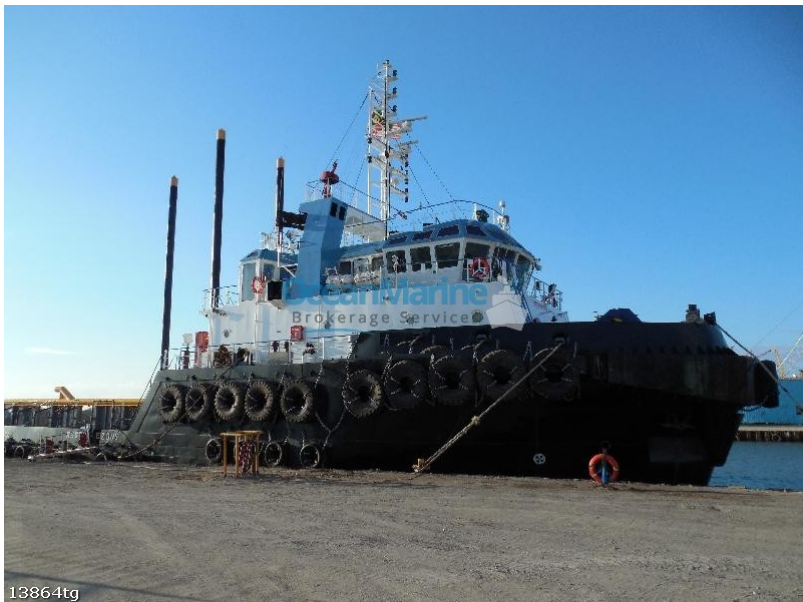

13864tg

13864tg

13864tg