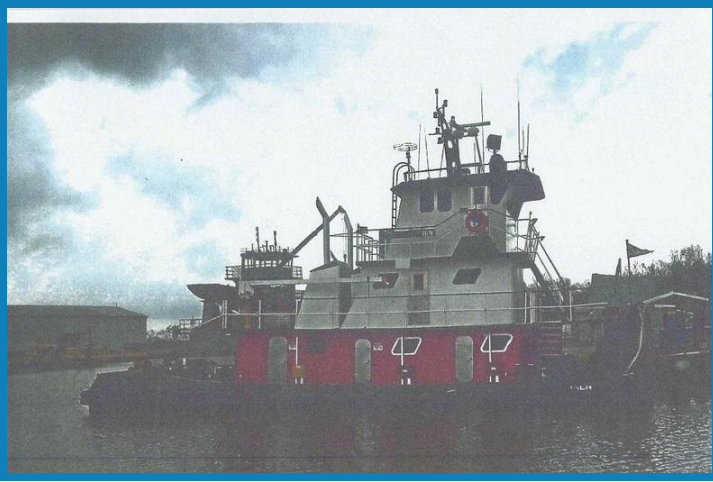

Triple Cabin Push Tug-13687

Ocean Marine Brokerage Service | Louisiana
(985) 448-0409 / Fax: (985) 302-0984

Vessel # 13687 / TG

Price: \$0.00

Contact: larry@oceanmarine.com

REGISTRATION

YEAR BUILT:	1972/2009
BUILDER:	US
FLAG:	U.S
CLASSIFICATION:	None required
CONSTRUCTION:	Steel
GROSS / NET TONS:	94 / 61
CERTIFIED:	Yes
# OF PASSENGERS:	0
LOADLINE:	None Required

PERFORMANCE

SPEED: 9.0 KTS

ACCOMMODATIONS

BERTHS: 7

STATEROOMS: 3

MACHINERY

MAIN ENGINES: 2 C32 Cat

HORSEPOWER: 1800